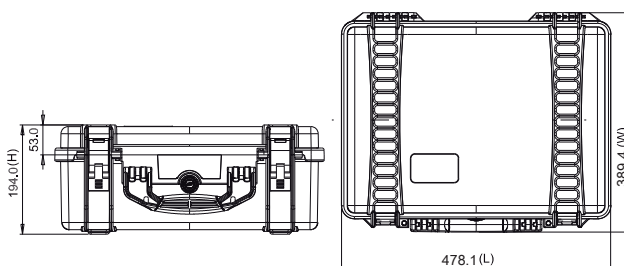

TECHNICAL FEATURES

Dimension:

Internal dimension:
449,8x322,9x174,9(mm) - 17.71x12.71x6.89(in)
External dimension:
478,1x389,4x194(mm) - 18.82x15.33x7.64(in)

Weight:

empty: 3,08kg - 6.79lbs
with cubed foam: 3,71kg - 8.18lbs

Temperature rating:

Minimum Maximum
-40°C -40°F +80°C +176°F

TECHNICAL DRAWING

www.hprc.it
info@hprc.it

Plaber s.r.l. - HPRC cases
Via Div Tridentina, 10
I-36061 Bassano del Grappa
Vicenza - Italy
Tel +39 0424 809150