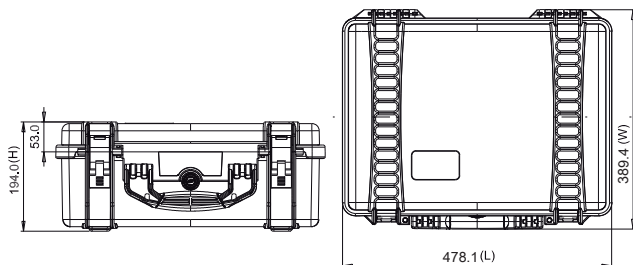

TECHNICAL FEATURES

Dimension:

Internal dimension:
449,8x322,9x174,9(mm) - 17.71x12.71x6.89(in)
External dimension:
478,1x389,4x194(mm) - 18.82x15.33x7.64(in)

Weight:

empty: 3,08kg - 6.79lbs
with cubed foam: 3,71kg - 8.18lbs

Temperature rating:

Minimum Maximum
-40°C -40°F +80°C +176°F

TECHNICAL DRAWING

www.hprc.it
info@hprc.it

Plaber s.r.l. - HPRC cases
Via Div Tridentina, 10
I-36061 Bassano del Grappa
Vicenza - Italy
Tel +39 0424 809150