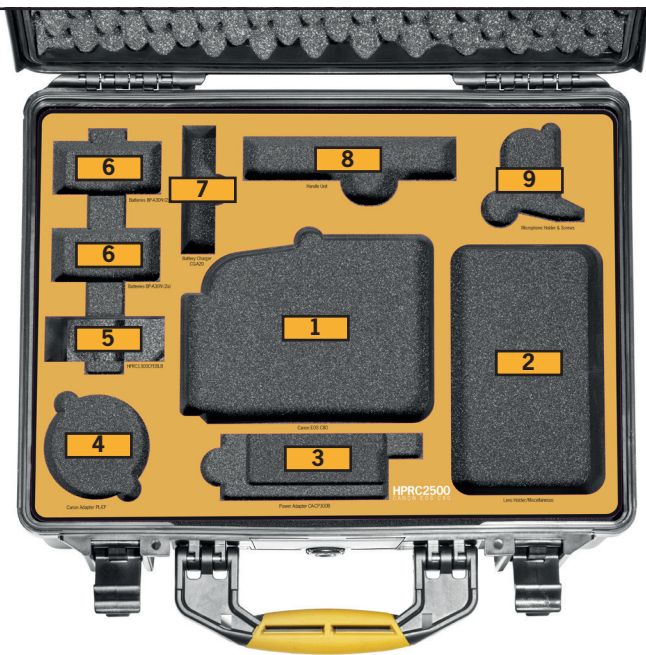

HPRC2500 for Canon Eos C80

S-C80-2500-01

- 1 Canon Eos C80
- 2 Lens Holder/Miscellaneous
- 3 Power Adapter CA - CP300B
- 4 Canon Adapter PL - EF
- 5 HPRC1300CFEBLB
- 6 Batteries BP - A30N (2x)
- 7 Battery Charger CG - A20
- 8 Handle Unit
- 9 Microphone Holder & Screws

TECHNICAL FEATURES

Dimension:

Internal dimension:
449,8x322,9x174,9(mm) - 17.71x12.71x6.89(in)
External dimension:
478,1x389,4x194(mm) - 18.82x15.33x7.64(in)

Weight:

empty: 3,08kg - 6.79lbs
with cubed foam: 3,71kg - 8.18lbs