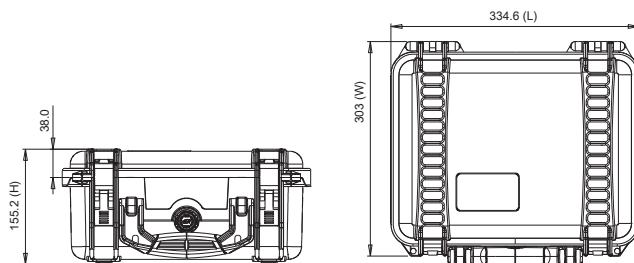

www.hprc.it
info@hprc.it

Plaber S.r.l. - HPRC cases
Via Div. Tridentina, 10
I-36061 Bassano del Grappa
Vicenza - Italy
Tel. +39 0424 809150

USA office and warehouse:
HPRC USA
110 Chestnut Ridge Rd. #314
Montvale, NJ 07645
Phone +1(201) 989-3353

APPROVALS
ATA 300
IP67
STANAG 4280
DS 81-41

TEST
DROP
IMPACT
HANDLE
WATERTIGHT INTEGRITY
UV COLOR AND MATERIAL
PROTECTION