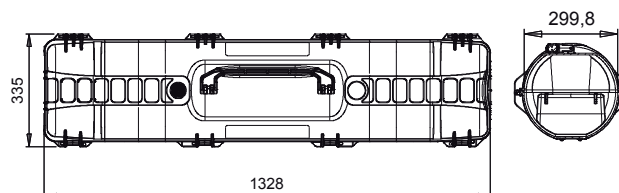

HPRC6500W for DJI D-RTK3

S-DRTK3-6500W-01

- 1** D-RTK 3 Multifunctional Station
- 2** Extra Antennas
- 3** Cables
- 4** Dual-Lock Tripod
- 5** Self-locking Survey Pole

TECHNICAL FEATURES

Dimension:

Internal dimension
1280,7x279x242,8(mm) - 50.42x10.98x9.56(in)

External dimension
1328x335x299,8(mm) - 52.28x13.19x11.8(in)

Weight:

empty: 7,2kg - 15.88lbs

Temperature rating:

Minimum Maximum
-40°C -40°F +80°C +176°F

TECHNICAL DRAWING

www.hprc.it
info@hprc.it

Plaber s.r.l. - HPRC cases
Via Div Tridentina, 10
I-36061 Bassano del Grappa
Vicenza - Italy
Tel +39 0424 809150